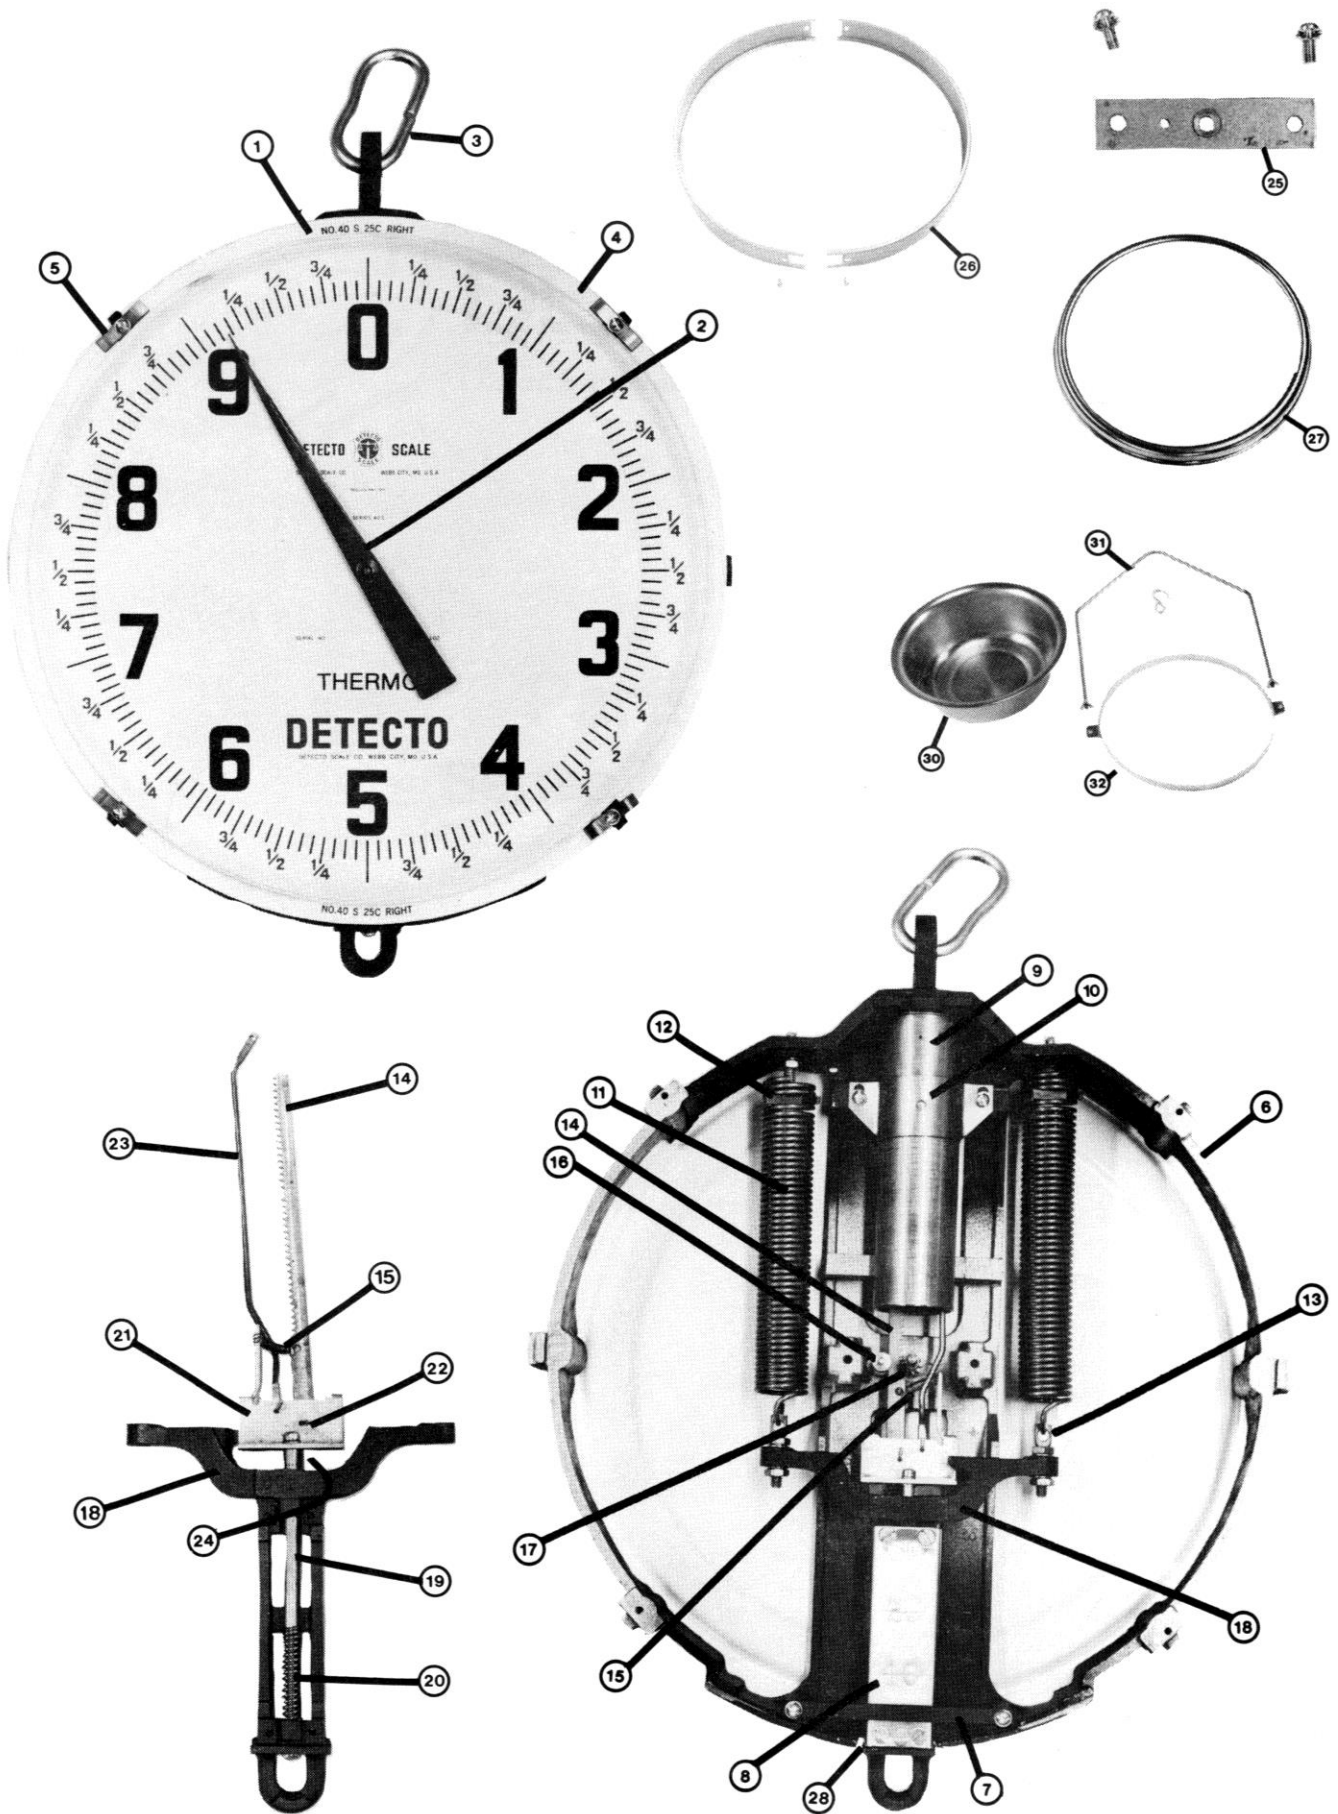

PARTS LIST
Series 40S Scales
Models T3530, T3530KG

8525-M034-O1 Rev B 12/07
CARDINAL SCALE MFG. CO.
203 E. Daugherty, Webb City, MO 64870 USA
Ph: 417-673-4631 • Fax: 417-673-5001
www.detecto.com

Printed in USA

Technical Support: Ph: 866-254-8261 • tech@cardet.com

ITEM	PART NUMBER	DESCRIPTION
1	40S29	10 lb Right Hand Dial Chart
	41S29	10 lb Left Hand Dial Chart
	40S1029	5 kg Right Hand Dial Chart
	41S1029	5 kg Left Hand Dial Chart
2	40S12X	Pointer Assembly
3	40S15	Case Ring
4	40S16	Glass
5	40S30	Dial Washer
6	40S2001X	Case
7	40S18	Runner Check Plate
8	40S4008	30 lb Runner Plate
	40S2008	15 kg Runner Plate
9	40S70X	Dashpot Assembly
10	40S709	Dashpot Bracket
11		Springs (2)
12		Spring Washer (2)
	40S1059X	30 lb Spring Assembly
	40S2059X	15 kg Spring Assembly
	40S1059	30 lb / 15 kg Spring
	40S1123	30 lb / 15 kg Spring Washer
13	40S122	Eyebolt
14	40S77	Rack
15	40S28	Tension Spring Rack
16	40S11	Rack Roller
17	41S9	Pinion
18	40S2	30 lb Runner
19	40S37	Adjustor Rod
20	40S22	Adjustor Comp. Spring
21	40S40	Rack Holder
22	40S97	Rack Pin
23	40S702	Dashpot Stem
24	40S36	Rack Holder Guide
25	40S10X	Pinion Bridge
26	40S4	Sash Band
27	40S5	Outside Sash
28	2E68X	Rubber Bumper & Stud Assembly
30	0031-C163-08	Fishpan
31	0031-C167-08	Bar Support Hanger
32	0031-B166-0A	Fishpan Ring Assembly
33	31S34	S-Hook (<i>Not Shown</i>)
34	40S51	Bow Nuts (<i>Not Shown</i>)