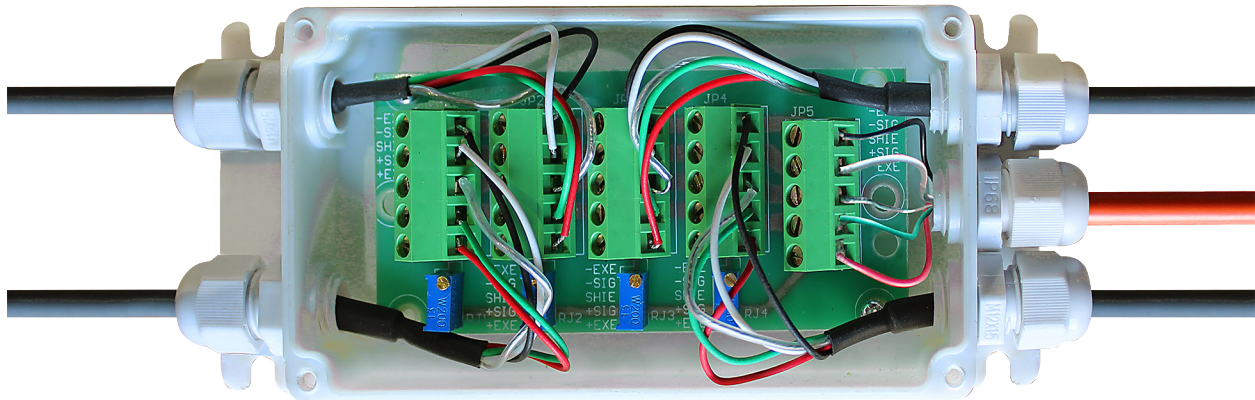

EH Series Junction Box Wiring Diagram

ECHELON

EH-544 / EH-1044
Economy Floor Scale

Load Cell to J- Box (1-4)

- + EXE Red
- + SIG Green
- SHIELD May be any color
- SIG White
- EXE Black

J-Box Connector Out

- + EXE Red
- + SIG Green
- SHIELD May be any color
- SIG White
- EXE Black

Male 9 Pin Connector Scale to Cardinal Indicator

- 1 Red + Excitation
- 2 White - Signal
- 3
- 4
- 5 May be any color Shield
- 6 Black - Excitation
- 7 Green + Signal
- 8
- 9