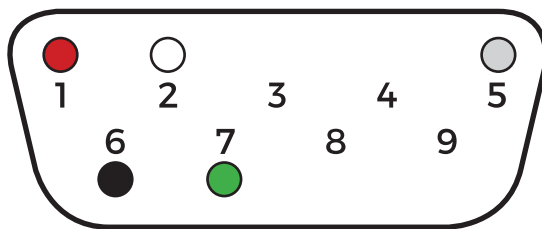

EH Series Junction Box Wiring Diagram

ECHELON

EH-544 / EH-1044
Economy Floor Scale

Load Cell to J- Box (1-4)

- + EXE Red
- + SIG Green
- SHIELD May be any color
- SIG White
- EXE Black

J-Box Connector Out

- + EXE Red
- + SIG Green
- SHIELD May be any color
- SIG White
- EXE Black

Male 9 Pin Connector Scale to Cardinal Indicator

- 1 Red + Excitation
- 2 White - Signal
- 3
- 4
- 5 May be any color Shield
- 6 Black - Excitation
- 7 Green + Signal
- 8
- 9