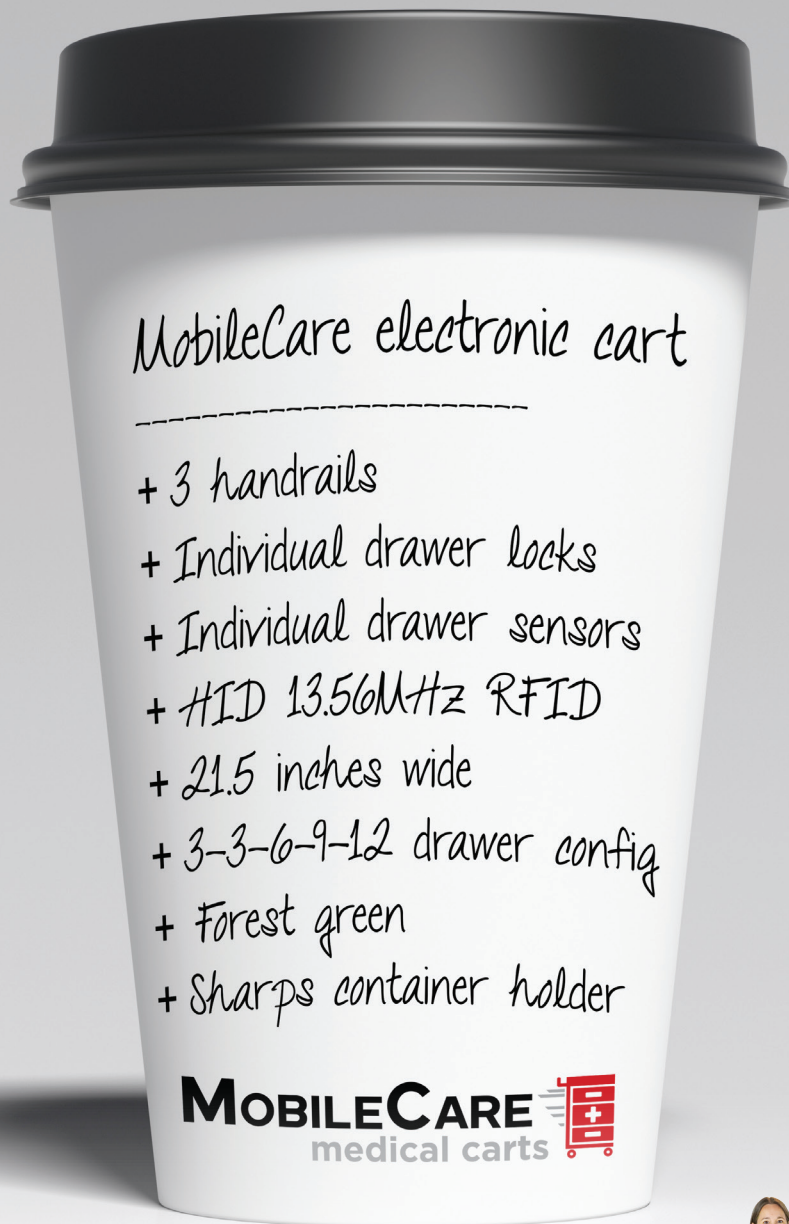

# Introducing carts you can customize like your latte order

Over a million configurations possible  
and a thousand standard models.

Let's see your favorite coffee shop top that.

 **DETECTO**<sup>®</sup>  
*www.Detecto.com*