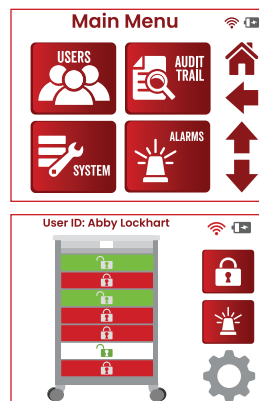

BRAND-NEW FROM DETECTO

MOBILECARE

medical carts

**MobileCare
Carts Online**

Carts with touchless RFID, touchscreen keypad, keyed, and quick release lock types available

Nearly unlimited configuration possibilities available from DETECTO

Full-color touchscreen LCD with graphical menus on electronic carts

Powerful PC software included to manage your carts via secure Wi-Fi