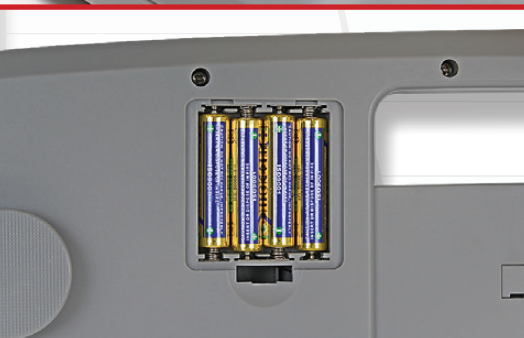

LARGE BACKLIT BLUE LCD FOR EASY VISIBILITY

Thin profile for easy accessibility combined with high 600-lb/ 272-kg capacity

- Non-skid rubber mat provides safety when stepping on and off the scale
- Low battery indicator for added convenience
- Flat construction makes stepping on and off very easy
- Weight is conveniently held onscreen for 5 seconds after weighing
- Integral carrying handle built into the scale
- Sturdy, well-built construction for long-term durability
- No need to turn it On and Off - the scale does it for you

Detecto Model SlimPRO
Digital Low-Profile
Floor Scale

IDEAL FOR:

- Elderly
- Obese
- Blind
- Telemedicine

DETECTO
www.Detecto.com

LARGE LCD READOUTS

The SlimPRO's big 1.4 in / 36 mm high LCD digits are easily viewable. Convenient units switching is performed through a switch on the back of the scale.

SWIVEL FEET

DETECTO's SlimPRO can even weigh accurately on carpets. The special swivel feet allow the scale to be used on a variety of floor surfaces.

BATTERY POWER

The SlimPRO is powered by 4 AAA batteries, which are included with the scale. Auto-On and Auto-Off functions help conserve battery life.

The SlimPRO may be used in applications including physician offices, clinics, gyms, home healthcare, and bathroom personal use.