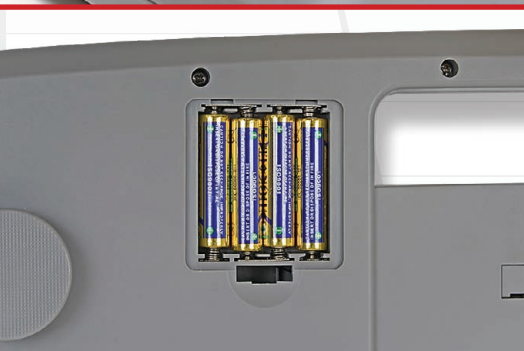

LARGE BACKLIT BLUE LCD FOR EASY VISIBILITY

Thin profile for easy accessibility combined with high 600-lb/ 272-kg capacity

- Non-skid rubber mat provides safety when stepping on and off the scale
- Low battery indicator for added convenience
- Flat construction makes stepping on and off very easy
- Weight is conveniently held onscreen for 5 seconds after weighing
- Integral carrying handle built into the scale
- Sturdy, well-built construction for long-term durability
- No need to turn it On and Off - the scale does it for you

Detecto Model SlimPRO
Digital Low-Profile
Floor Scale

IDEAL FOR:

- Elderly
- Obese
- Blind
- Telemedicine

The SlimPRO may be used in applications including physician offices, clinics, gyms, home healthcare, and bathroom personal use.

LARGE LCD READOUTS

The SlimPRO's big 1.4 in / 36 mm high LCD digits are easily viewable. Convenient units switching is performed through a switch on the back of the scale.

SWIVEL FEET

DETECTO's SlimPRO can even weigh accurately on carpets. The special swivel feet allow the scale to be used on a variety of floor surfaces.

BATTERY POWER

The SlimPRO is powered by 4 AAA batteries, which are included with the scale. Auto-On and Auto-Off functions help conserve battery life.