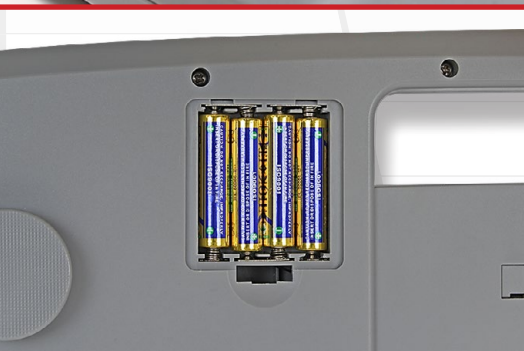

LARGE BACKLIT BLUE LCD FOR EASY VISIBILITY

Thin profile for easy accessibility combined with high 600-lb/ 272-kg capacity

- Non-skid rubber mat provides safety when stepping on and off the scale
- Low battery indicator for added convenience
- Flat construction makes stepping on and off very easy
- Weight is conveniently held onscreen for 5 seconds after weighing
- Integral carrying handle built into the scale
- Sturdy, well-built construction for long-term durability
- No need to turn it On and Off - the scale does it for you

Detecto Model SlimPRO
Digital Low-Profile
Floor Scale

IDEAL FOR:

- Elderly
- Obese
- Blind
- Telemedicine

The SlimPRO may be used in applications including physician offices, clinics, gyms, home healthcare, and bathroom personal use.

LARGE LCD READOUTS

The SlimPRO's big 1.4 in / 36 mm high LCD digits are easily viewable. Convenient units switching is performed through a switch on the back of the scale.

SWIVEL FEET

DETECTO's SlimPRO can even weigh accurately on carpets. The special swivel feet allow the scale to be used on a variety of floor surfaces.

BATTERY POWER

The SlimPRO is powered by 4 AAA batteries, which are included with the scale. Auto-On and Auto-Off functions help conserve battery life.